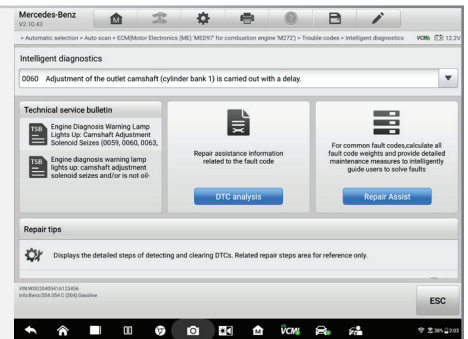

SECURE GATEWAY ACCESS

Easier Automatic Scan Tool Authentication

- Authorized OEM Access Account Registration
- Confirmation of Compatible Diagnostic Platform
- Approved Credential Stored in MaxiSYS Software
- Immediate Authorized Secure Gateway Access
- Management of Registered Account Use

AUTOAUTH
AUTO AUTHENTICATION AUTHORITY

REGISTER NOW

MAXISYSDAS.COM • MAXITPMS.COM • AUTEL.COM
© 2020 Autel U.S. Inc., All Rights Reserved

AUTEL